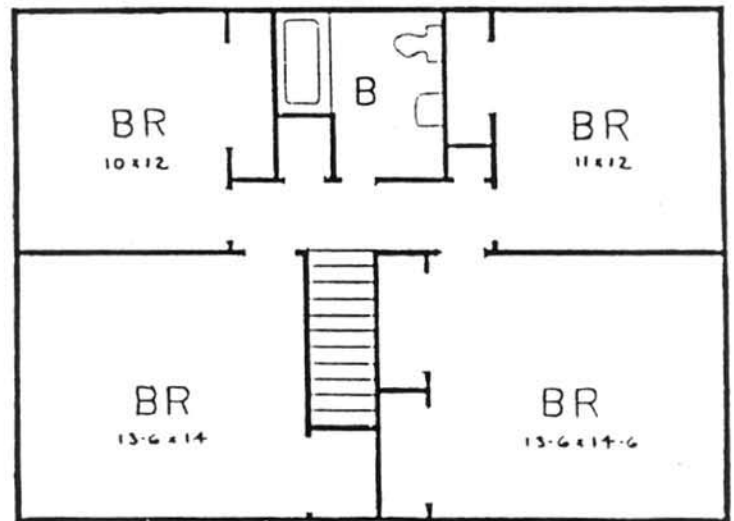

# ESSEX COLONIAL

FIRST FLOOR

- 1700 sq ft
- 4 bedrooms
- 1 1/2 baths

SECOND FLOOR

**TIMWOOD HOMES, LTD.**  
2719 Berlin Turnpike  
NEWINGTON, CT 06111  
Tel: 860-666-8419