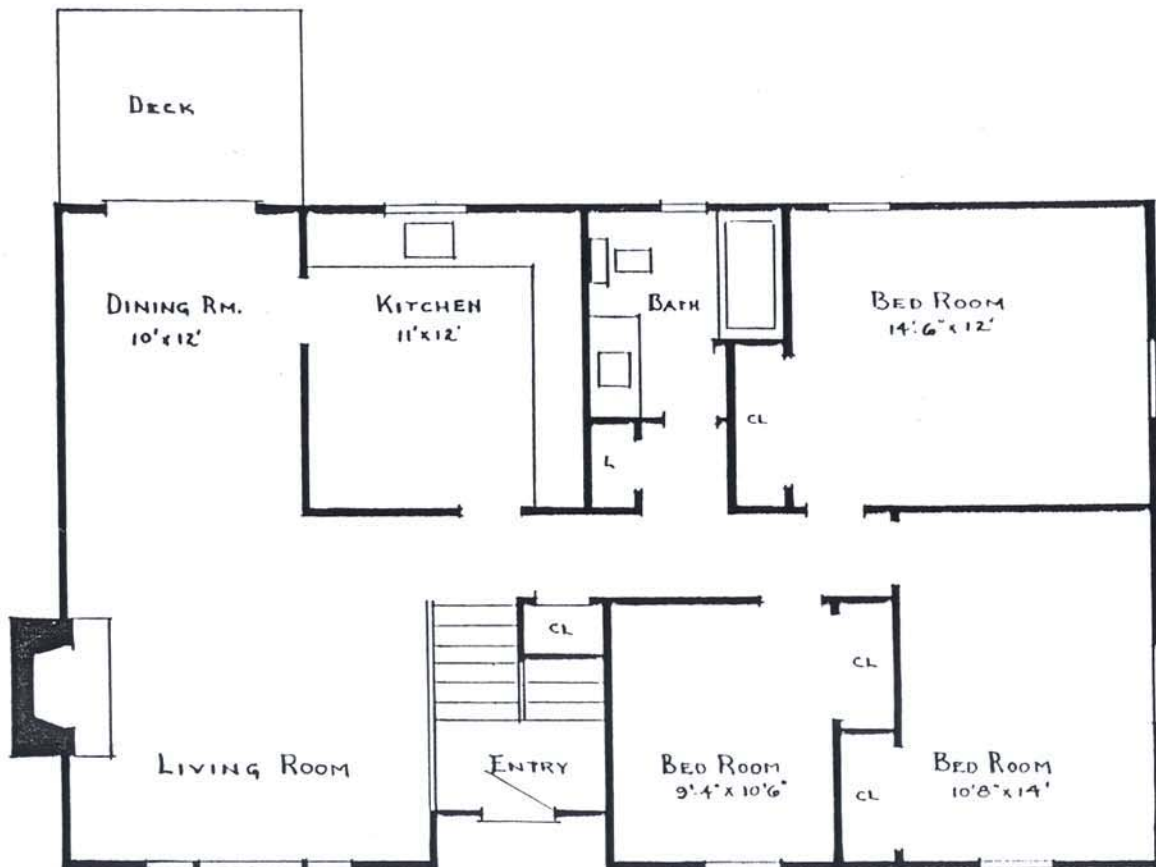

THE AVON RAISED RANCH

- 1144 sq ft
- 3 bedrooms
- 1 bath
- Garage

TIMWOOD HOMES, LTD.
2719 Berlin Turnpike
NEWINGTON, CT 06111
Tel: 860-666-8419