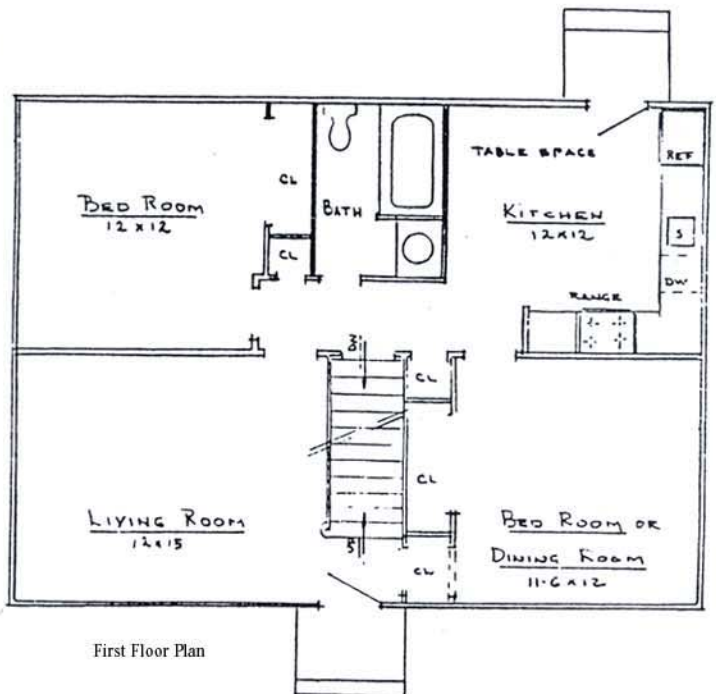

THE CANTON CAPE

Second Floor Plan

- 1152 sq ft
- 3 bedrooms
- 2 baths

First Floor Plan

TIMWOOD HOMES, LTD.
2719 Berlin Turnpike
NEWINGTON, CT 06111
Tel: 860-666-8419