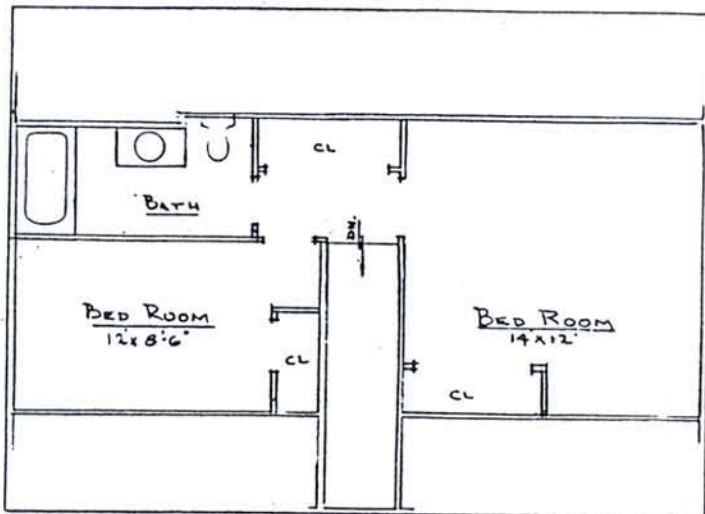

THE CANTON CAPE

Second Floor Plan

- 1152 sq ft
- 3 bedrooms
- 2 baths

First Floor Plan

TIMWOOD HOMES, LTD.
2719 Berlin Turnpike
NEWINGTON, CT 06111
Tel: 860-666-8419