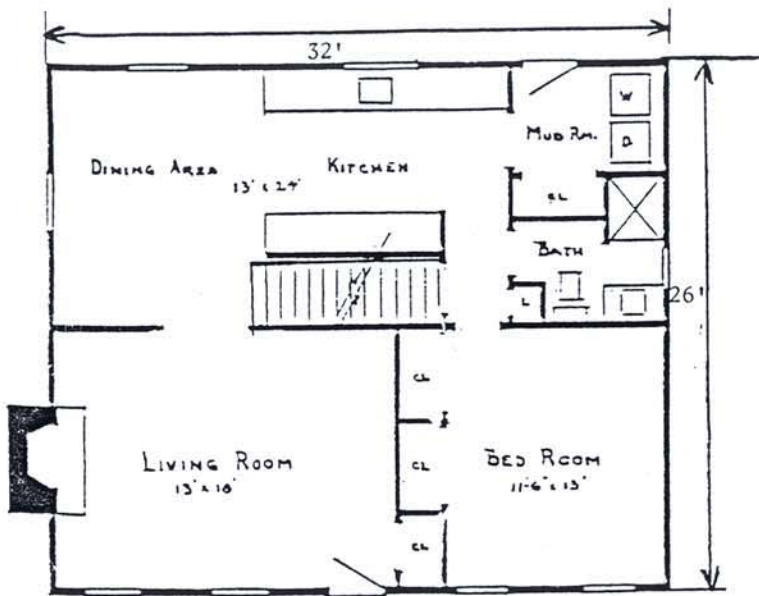

THE CLASSIC AMERICAN SALTBOX

First Floor Plan

- 1360 sq ft
- 3 bedrooms
- 2 baths

Second Floor Plan

TIMWOOD HOMES, LTD.
2719 Berlin Turnpike
NEWINGTON, CT 06111
Tel: 860-666-8419