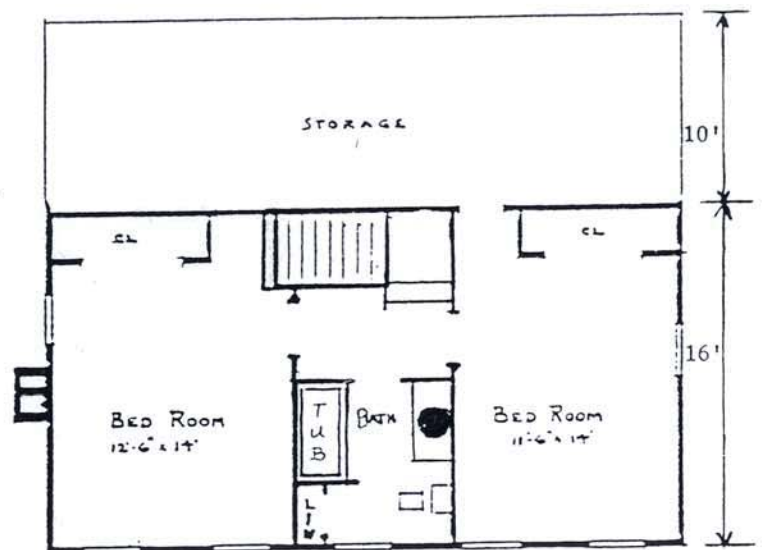

THE CLASSIC AMERICAN SALTBOX

First Floor Plan

- 1360 sq ft
- 3 bedrooms
- 2 baths

Second Floor Plan

TIMWOOD HOMES, LTD.
2719 Berlin Turnpike
NEWINGTON, CT 06111
Tel: 860-666-8419