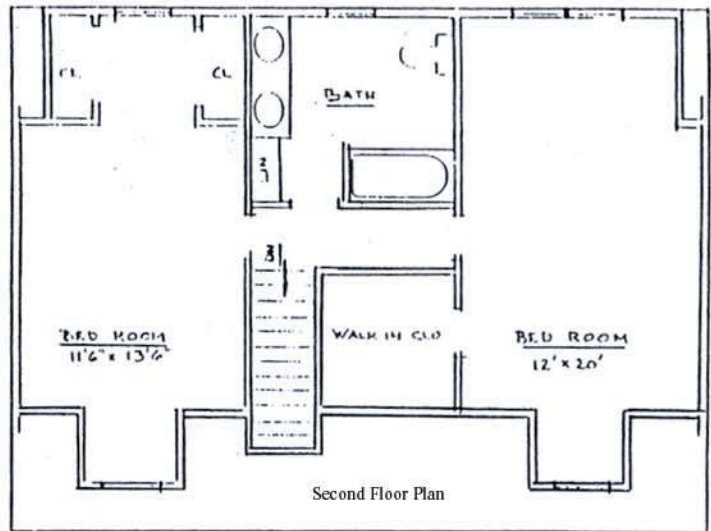

# THE DEVIN CAPE

- 1804 sq ft
- 2 bedrooms
- 1 1/2 baths
- Attached Garage

First Floor Plan

**TIMWOOD HOMES, LTD.**  
 2719 Berlin Turnpike  
 NEWINGTON, CT 06111  
 Tel: 860-666-8419