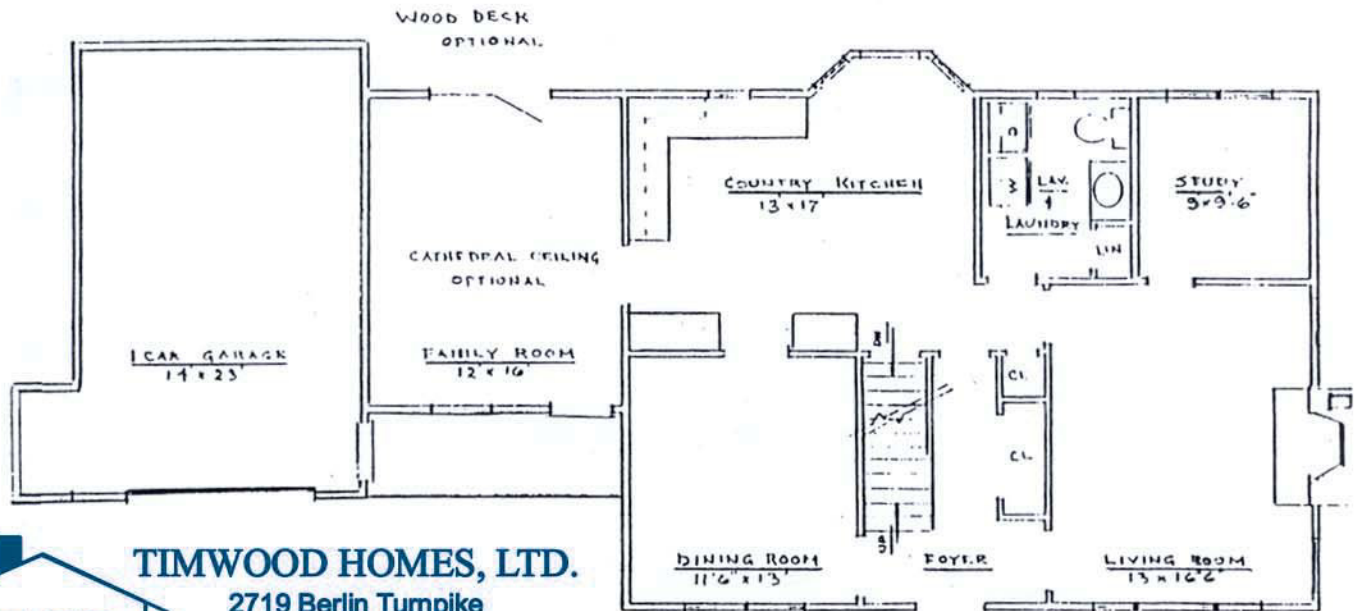

# THE DEVIN CAPE

- 1804 sq ft
- 2 bedrooms
- 1 1/2 baths
- Attached Garage

First Floor Plan

**TIMWOOD HOMES, LTD.**  
 2719 Berlin Turnpike  
 NEWINGTON, CT 06111  
 Tel: 860-666-8419