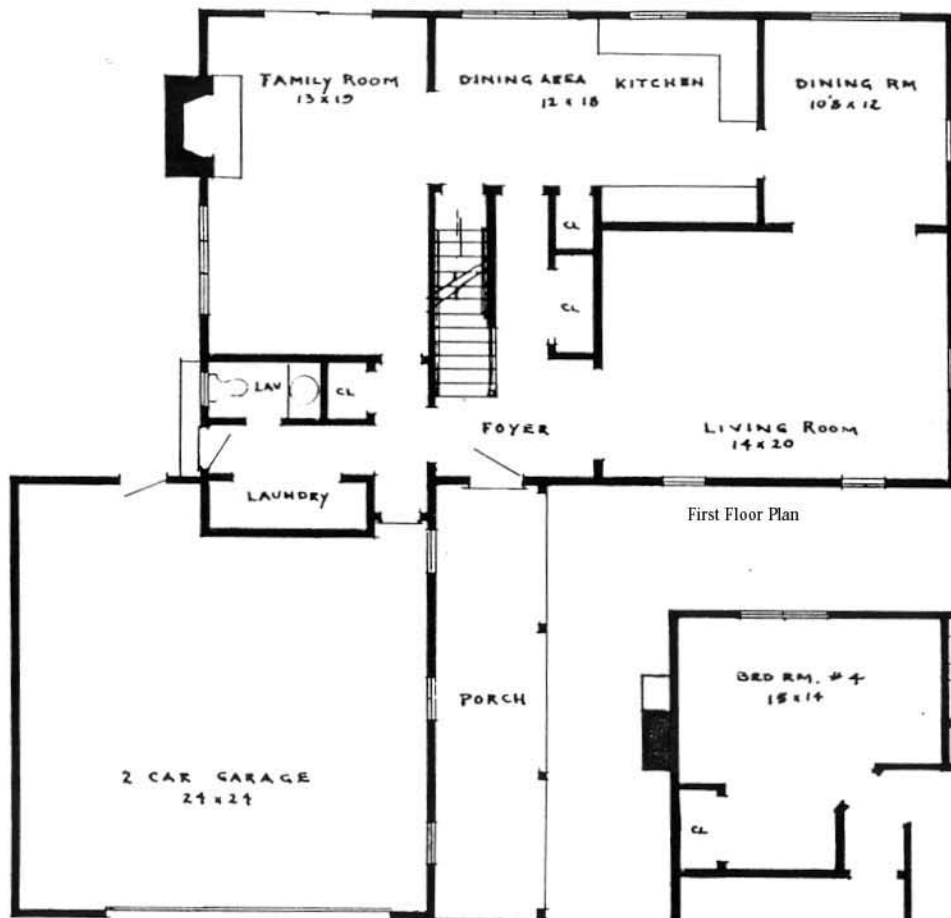

THE EXECUTIVE

First Floor Plan

- 2220 sq ft
- 2 bedrooms
- 2 1/2 baths
- Attached Garage

Second Floor Plan

TIMWOOD HOMES, LTD.
2719 Berlin Turnpike
NEWINGTON, CT 06111
Tel: 860-666-8419