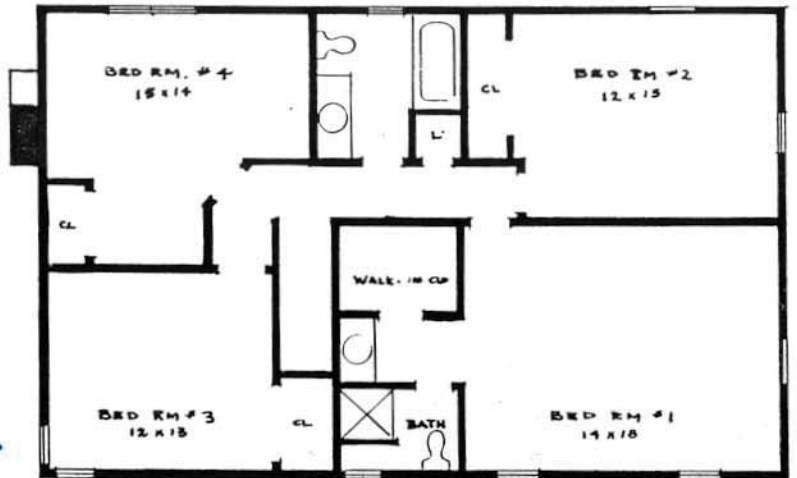

THE EXECUTIVE

First Floor Plan

- 2220 sq ft
- 2 bedrooms
- 2 1/2 baths
- Attached Garage

Second Floor Plan

TIMWOOD HOMES, LTD.
2719 Berlin Turnpike
NEWINGTON, CT 06111
Tel: 860-666-8419