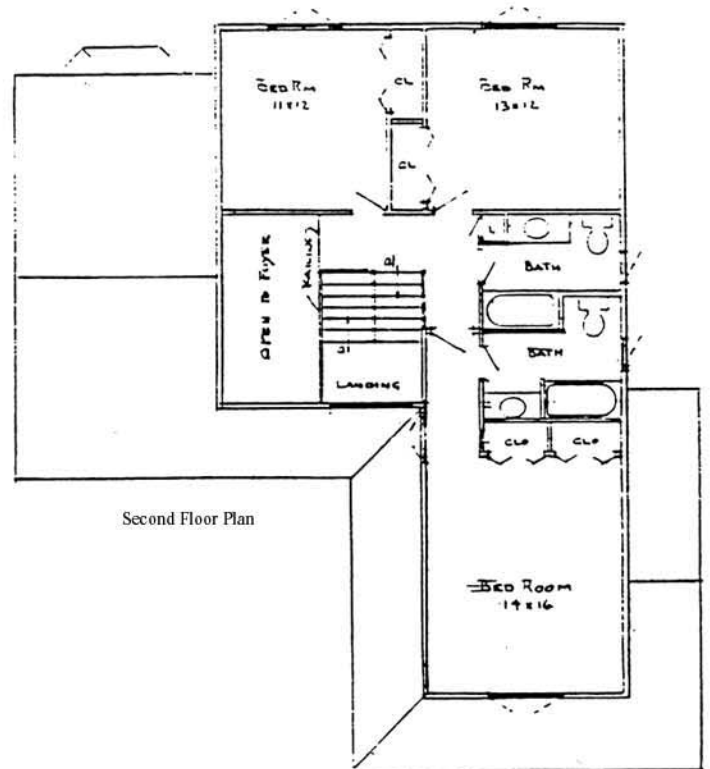

THE IVORYTON

- 1968 sq ft
- 3 bedrooms
- 2 1/2 baths
- Attached Garage

TIMWOOD HOMES, LTD.
2719 Berlin Turnpike
NEWINGTON, CT 06111
Tel: 860-666-8419