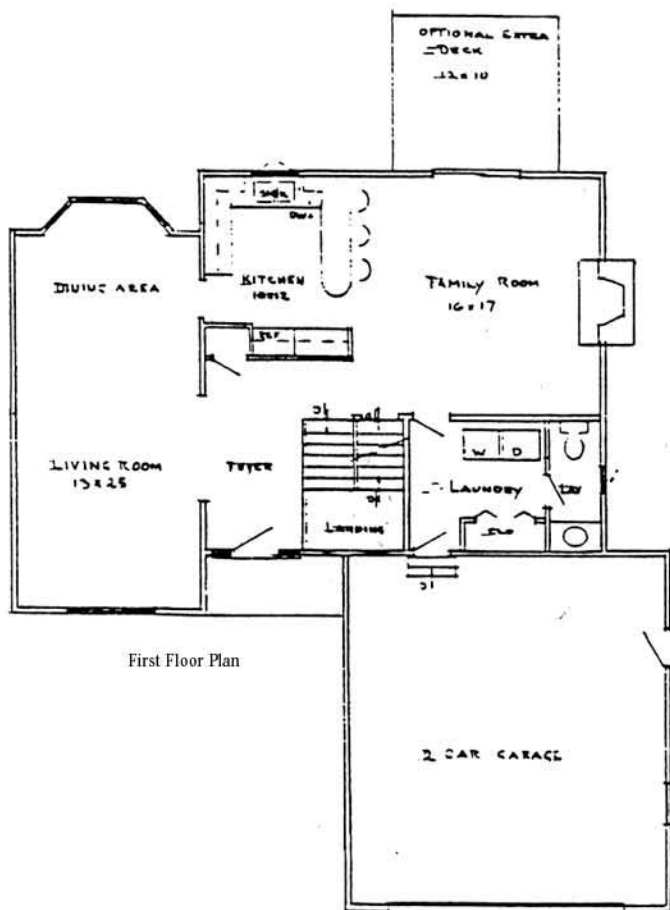

THE IVORYTON

- 1968 sq ft
- 3 bedrooms
- 2 1/2 baths
- Attached Garage

TIMWOOD HOMES, LTD.
2719 Berlin Turnpike
NEWINGTON, CT 06111
Tel: 860-666-8419